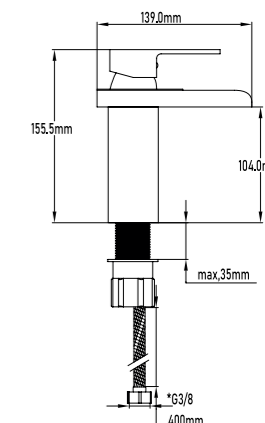

REF.	PVP
· Grifo de cascada POVEDA · Monomando de lavabo efecto cascada · Latiguillos de 400mm con certificado CE · Cartucho de discos cerámicos 25mm S/F · Diseño minimalista · Poveda waterfall mixer basin tap · Flexible-hose 400mm CE certificates · Ceramic-disc cartridge 25mm S/F · Minimalist design	11087	65,00€