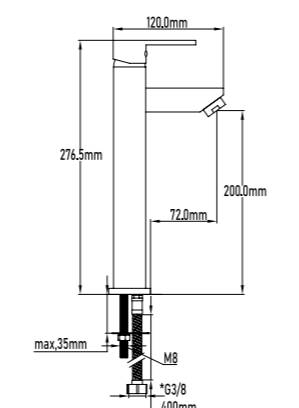

Grifo de lavabo alto monomando

- Grifo de lavabo alto monomando
- Cartucho de discos cerámicos 25mm S/F
- Latiguillos de 400mm con certificado CE
- Aireador M24
- Base metálica incorporada
- High single-lever basin mixer
- Ceramic-disc cartridge 25mm S/F
- Flexible-hose 400mm CE certicates
- Male aerator 24
- Metallic base attached to the tap

REF. 10025 PVP 69,00€

Grifo de baño monomando

REF. 10024 PVP 99,50€

- Grifo de baño monomando
- Cartucho de discos cerámicos 25mm S/F
- Conexión para flexo 1/2"
- Aireador M24
- Con equipo de ducha

- Single-lever bath mixer
- Ceramic-disc cartridge 25mm S/F
- Flexible-hose connector 1/2"
- Male aerator 24
- With shower accessories