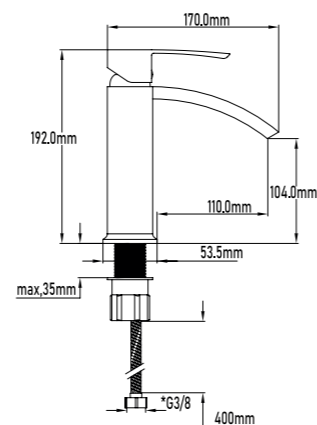

Grifo de lavabo monomando

- Grifo de lavabo monomando
- Cartucho de discos cerámicos 35mm S/F
- Latiguillos de 400mm con certificado CE
- Aireador rectangular de 4,2

- Single-lever basin mixer
- Ceramic-disc cartridge 35mm S/F
- Flexible-hose 400mm CE certificates
- Rectangular aerator 4,2

REF.

10040

PVP

69,90€