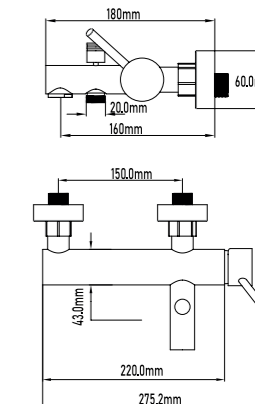

Grifo de baño monomando

- Grifo de baño monomando
- Cartucho de discos cerámicos 35mm S/F
- Conexión para flexo 1/2"
- Aireador M24
- Con equipo de ducha

- Single-lever bath mixer
- Ceramic-disc cartridge 35mm S/F
- Flexible-hose connector 1/2"
- Male aerator 24
- With shower accessories

10033

99,00€