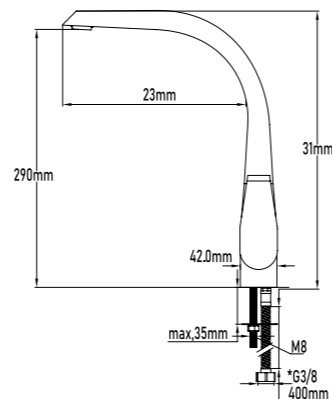

Grifo de cocina SERIE SIL

- Cartucho de discos cerámicos 35mm S/F
- Latiguillos de 400mm con certificado CE
- Aireador M24

- Single-lever shower mixer
- Ceramic-disc cartridge 35mm S/F
- Flexible-hose 400mm CE certificates
- Male aerator 24; Metallic base

REF. 10053 PVP 88,00€