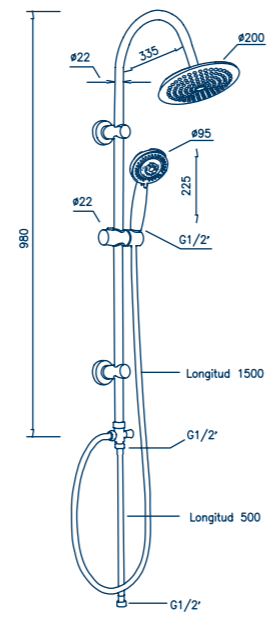

SETS DE DUCHA SIN GRIFO

PLANOS TÉCNICOS

Alba Cromo

new

Set de ducha
Ponte