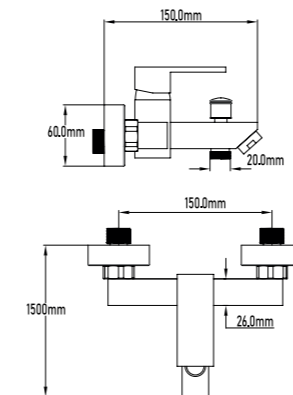

Grifo de baño monomando

- Grifo de baño monomando
- Cartucho de discos cerámicos 25mm S/F
- Conexión para flexo 1/2"
- Aireador M24
- Con equipo de ducha
- Single-lever bath mixer
- Ceramic-disc cartridge 25mm S/F
- Flexible-hose connector 1/2"
- Male aerator 24
- With shower accesories

REF.	PVP
10093	118,00€