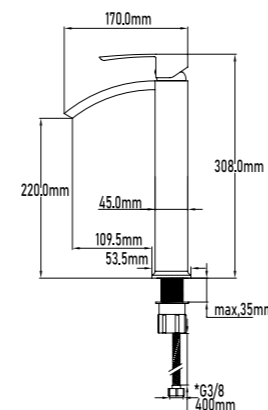

Grifo de fregadero monomando

- Grifo de fregadero monomando
- Cartucho de discos cerámicos 35mm S/F
- Latiguillos de 400mm con certificado CE
- Aireador rectangular de 4,2

- Single-lever sink mixer
- Ceramic-disc cartridge 35mm S/F
- Flexible-hose 400mm CE certificates
- Rectangular aerator 4,2

10044

71,00€