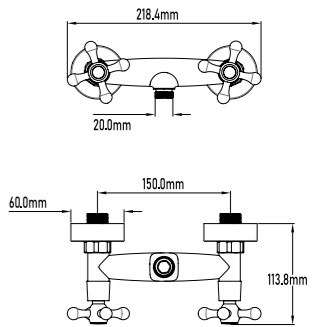

SERIE CLÁSICA ANTIQUE

new

new

Grifo de lavabo monoblock

- Grifo de lavabo monoblock
- Recambio monturas cerámicas grandes
- Latiguillos de 400mm con certificado CE
- Aireador M24

- Single-lever basin mixer
- Replacement of large ceramic frames
- Flexible-hose 400mm CE certicates
- Male aerator 24

REF.

10055

PVP

60,00€

REF.

10059

PVP

75,00€

Grifo de ducha monoblock

- Grifo de ducha monoblock
- Recambio monturas cerámicas grandes
- Conexión para flexo 1/2"
- Con equipo de ducha

- Single-lever shower mixer
- Replacement of large ceramic frames
- Flexible-hose connector 1/2"
- With shower accessories

new

Grifo de bidé monoblock

- Grifo de bidé monoblock
- Recambio monturas cerámicas grandes
- Latiguillos de 400mm con certificado CE
- Aireador M24

- Single-lever bidet mixer
- Replacement of large ceramic frames
- Flexible-hose 400mm CE certicates
- Male aerator 24

REF.

10057

PVP

60,00€

new

Grifo de baño monoblock

- Grifo de baño monoblock
- Recambio monturas cerámicas grandes
- Conexión para flexo 1/2"
- Aireador M24
- Con equipo de ducha

- Single-lever bath mixer
- Replacement of large ceramic frames
- Flexible-hose connector 1/2"
- Male aerator 24
- With shower accessories

new

Grifo de fregadero monoblock

- Grifo de fregadero monoblock
- Recambio monturas cerámicas grandes
- Latiguillos de 400mm con certificado CE
- Aireador H22

- Single-lever sink mixer
- Replacement of large ceramic frames
- Flexible-hose 400mm CE certicates
- Female aerator 22

REF.

10063

PVP

45,00€

new