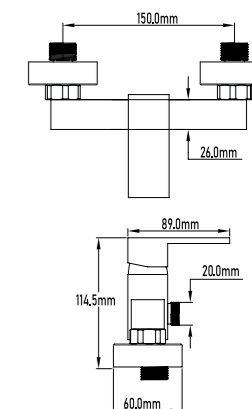

SERIE AMAZONAS

Grifo de lavabo monomando

- Grifo de lavabo monomando
- Cartucho de discos cerámicos 25mm S/F
- Latiguillos de 400mm con certificado CE
- Aireador M24
- Base metálica incorporada
- Single-lever basin mixer
- Ceramic-disc cartridge 25mm S/F
- Flexible-hose 400mm CE certicates
- Male aerator 24
- Metallic base attached to the tap

REF. 10021 PVP 53,50€

Grifo de bidé monomando

- Grifo de bidé monomando
- Cartucho de discos cerámicos 25mm S/F
- Latiguillos de 400mm con certificado CE
- Aireador M24
- Base metálica incorporada
- Single-lever bidet mixer
- Ceramic-disc cartridge 25mm S/F
- Flexible-hose 400mm CE certicates
- Male aerator 24
- Metallic base attached to the tap

REF. 10022 PVP 53,50€

Kit de ducha MAZA CROMO

REF. 31010 PVP 170,00€

- Set de ducha top senior cuadrado
- Grifo monomando
- Distancia pared - centro rociador: 37cm
- Diámetro rociador 25cm
- Rociador metálico extra-plano
- Mango de ducha extra-plano metálico
- Cartucho de 35mm
- Extensible de 75cm a 140cm
- Set de fijación metálico

- Square senior top shower set
- With single-lever tap
- Distance wall-centre sprayer: 37cm
- Sprayer diameter: 25cm
- Extra-flat metallic shower head
- Extra-flat metal shower handle
- 35mm cartridge
- Extensible; 75 cm to 140 cm
- Metal fixing set

Grifo de ducha monomando

REF. 10023 PVP 79,00€

- Grifo de ducha monomando
- Cartucho de discos cerámicos 25mm S/F
- Conexión para flexo 1/2"
- Con equipo de ducha

- Single-lever shower mixer
- Ceramic-disc cartridge 25mm S/F
- Flexible-hose connector 1/2"
- With shower accessories

Grifo de lavabo alto monomando