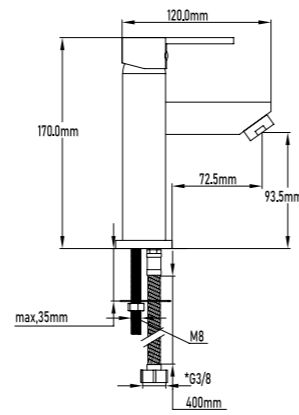

Grifo de lavabo monomando

- Grifo de lavabo monomando
- Cartucho de discos cerámicos 25mm S/F
- Latiguillos de 400mm con certificado CE
- Aireador M24
- Base metálica
- Basin mixer with brass base
- Ceramic-disc cartridge 25mm S/F
- Flexible-hose 400mm CE certificates
- Male aerator 24
- Metallic base

REF.	PVP
10089	65,00€