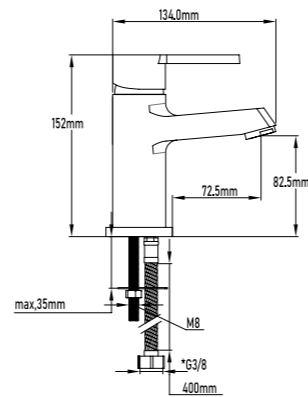

Grifo de lavabo monomando

- Grifo de lavabo monomando
- Cartucho de discos cerámicos 35mm S/F
- Latiguillos de 400mm con certificado CE
- Aireador M24
- Base metálica
- Single-lever basin mixer
- Ceramic-disc cartridge 35mm S/F
- Flexible-hose 400mm CE certificates
- Male aerator 24
- Metallic base

REF.

10004

PVP

50,00€