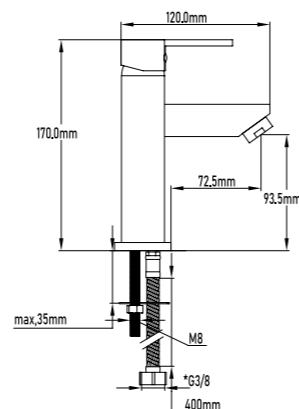

Grifo de lavabo monomando

- Grifo de lavabo monomando
- Cartucho de discos cerámicos 25mm S/F
- Latiguillos de 400mm con certificado CE
- Aireador M24
- Base metálica incorporada
- Single-lever basin mixer
- Ceramic-disc cartridge 25mm S/F
- Flexible-hose 400mm CE certicates
- Male aerator 24
- Metallic base attached to the tap

REF. 10021 PVP 53,50€