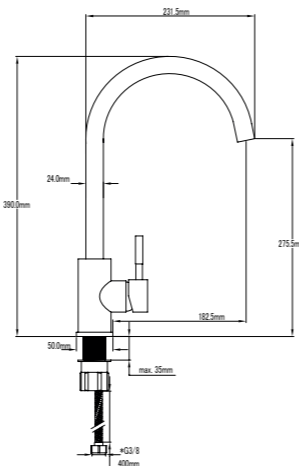

Grifo de cocina CATRIEL NÍQUEL

- Latiguillos de 400mm con certificado CE
- Cartucho de discos cerámicos 35mm S/F
- Base metálica
- Color Níquel

- Catriel basin mixer with brass base
- Flexible-hose 400mm CE certificates
- Ceramic-disc cartridge 35mm S/F
- Metallic base
- Níquel Colour

REF. 11084 PVP 69,00€