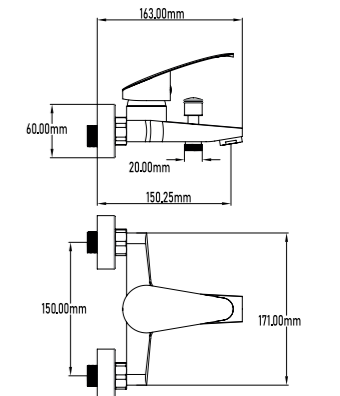

Grifo de baño monomando

- Grifo de baño monomando
- Cartucho de discos cerámicos 40mm S/F
- Conexión para flexo 1/2"
- Aireador M24
- Con equipo de ducha
- Single-lever bath mixer
- Ceramic-disc cartridge 40mm S/F
- Flexible-hose connector 1/2"
- Male aerator 24
- With shower accesories

10020

57,00€