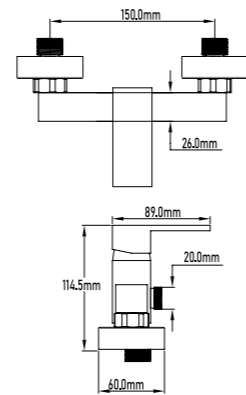

Grifo de ducha monomando

- Grifo de ducha monomando
- Cartucho de discos cerámicos 25mm S/F
- Conexión para flexo 1/2"
- Con equipo de ducha
- Single-lever shower mixer
- Ceramic-disc cartridge 25mm S/F
- Flexible-hose connector 1/2"
- With shower accesories

REF.	PVP
10092	95,00€