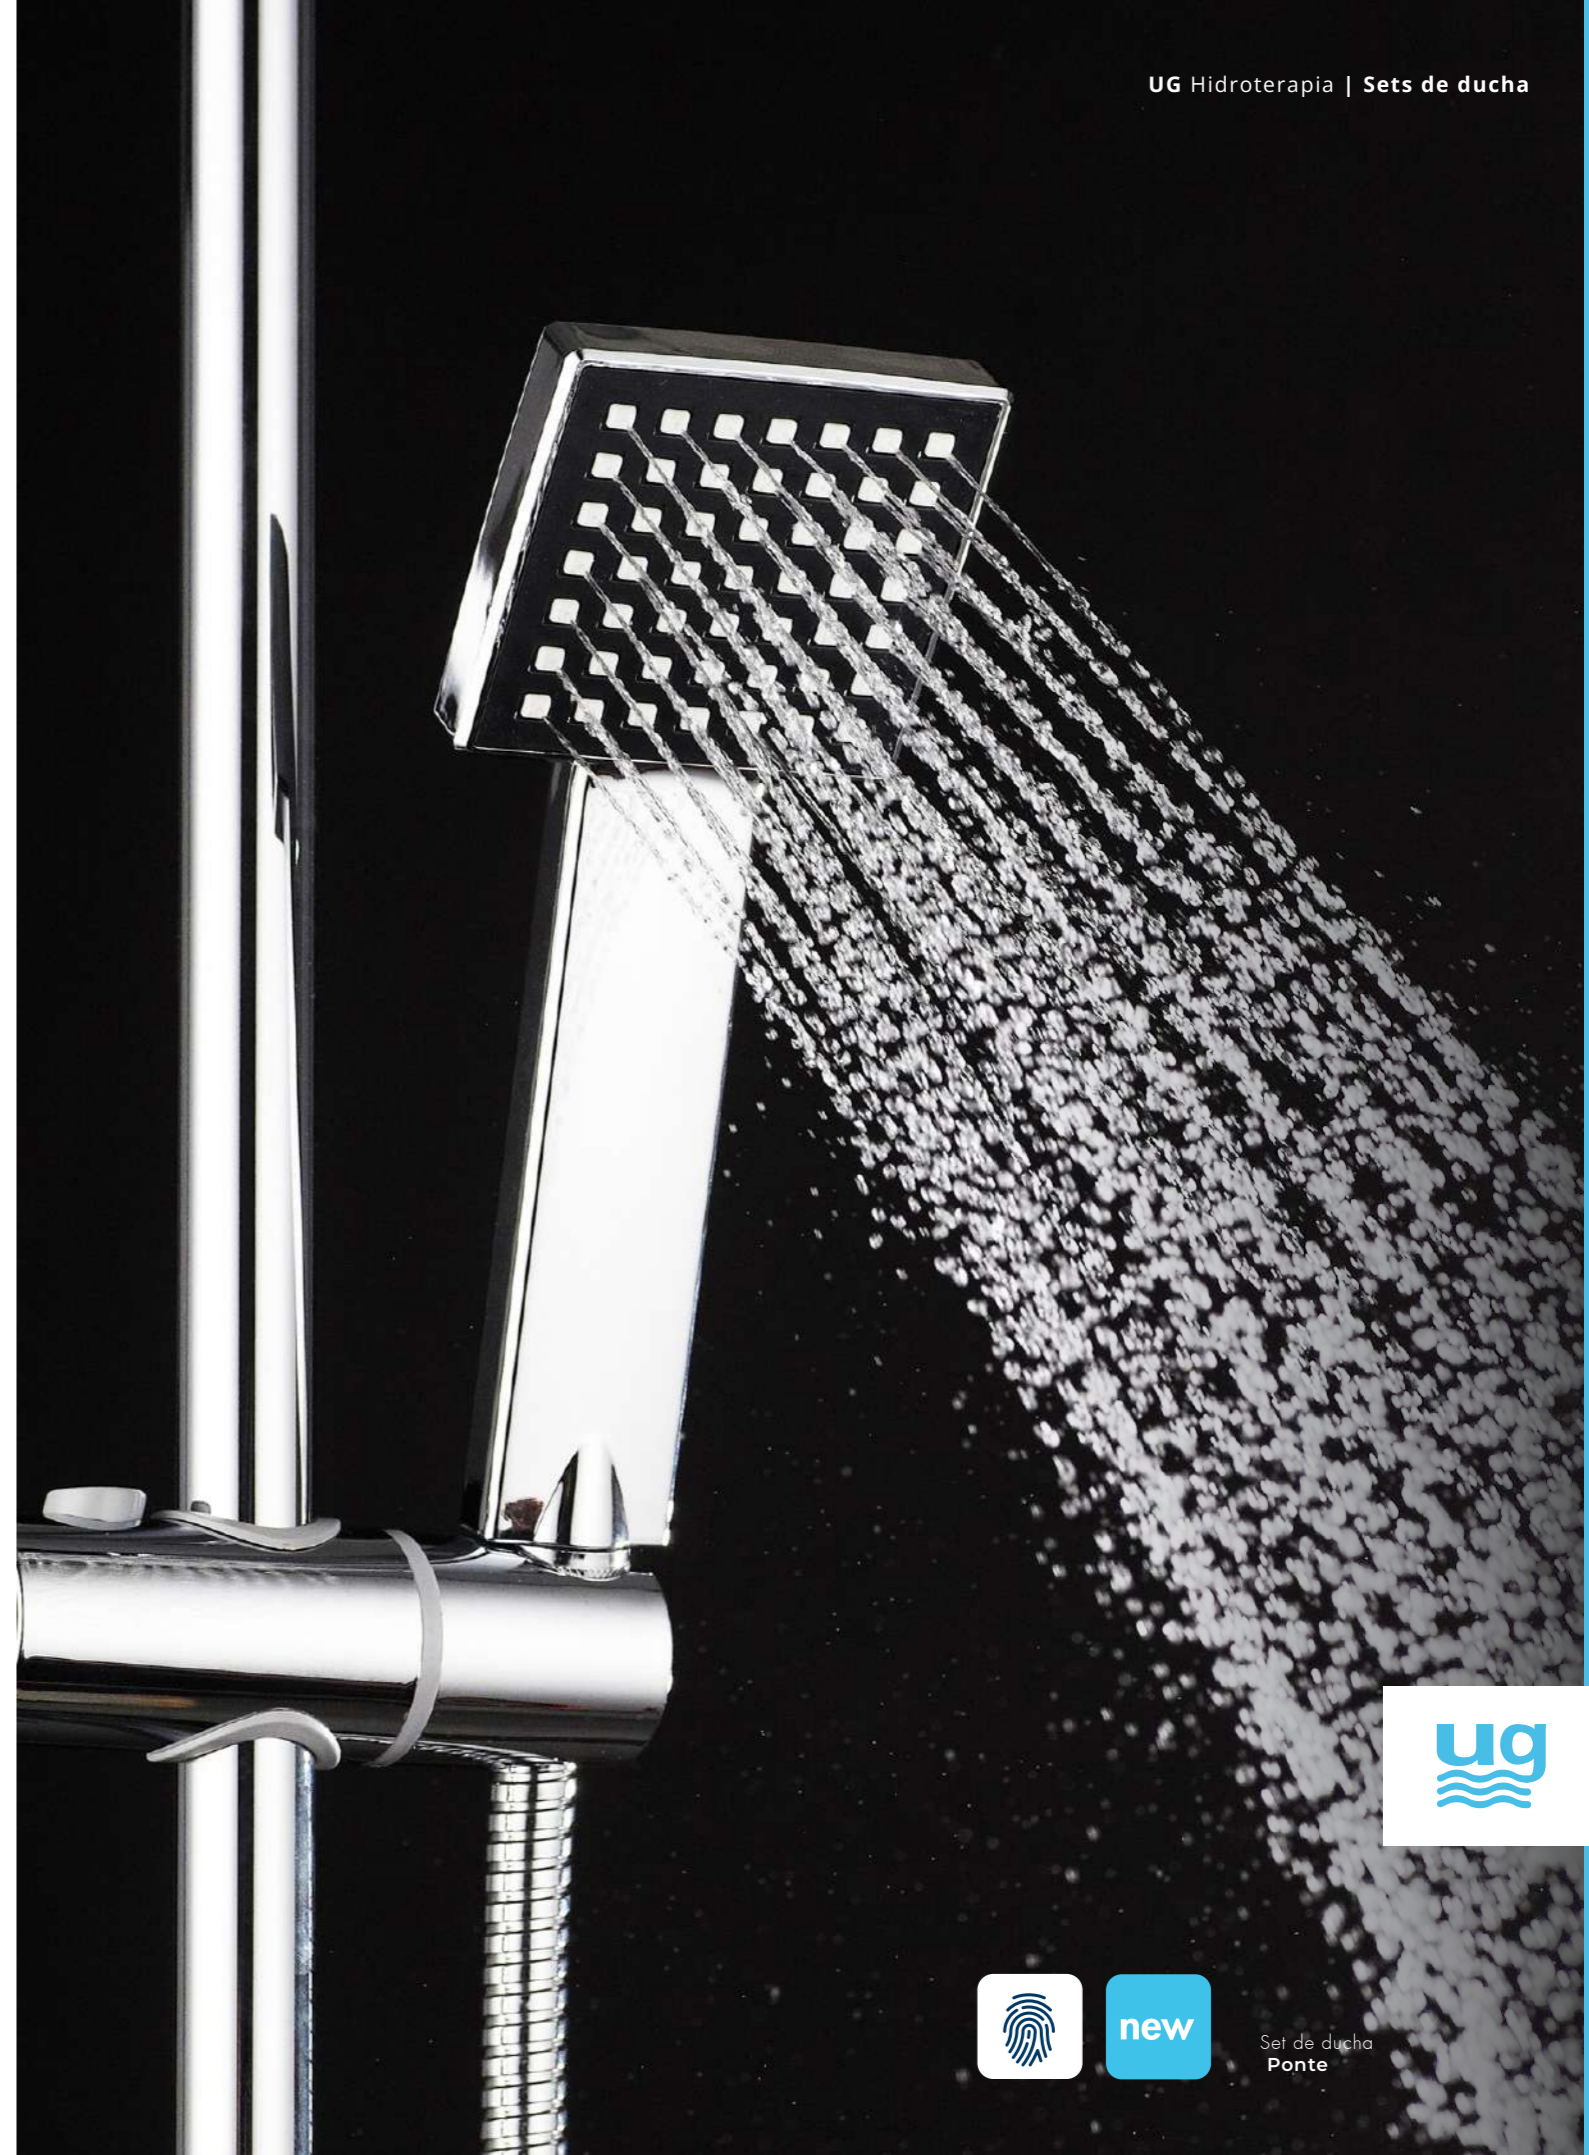

- Round top shower set
- Ceramic-disc cartridge 35mm S/F
- Brass faucet body and zinc faucet handle
- Spray diameter: 25cm
- Black finish
- Fixing set and metal accessories.

REF.

PVP

31040

210,00€

SETS DE DUCHA SIN GRIFO

PLANOS TÉCNICOS

Visiedo Cromo

Alba Cromo

Fonfría Cromo

Montalbán Cromo

new

Set de ducha
Ponte

SETS DE DUCHA CON GRIFO