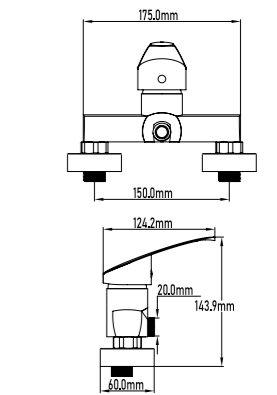

Grifo de ducha monomando

- Grifo de ducha monomando
- Cartucho de discos cerámicos 40mm S/F
- Conexión para flexo 1/2"
- Con equipo de ducha
- Single-lever shower mixer
- Ceramic-disc cartridge 40mm S/F
- Flexible-hose connector 1/2"
- With shower accesories

10019

46,00€