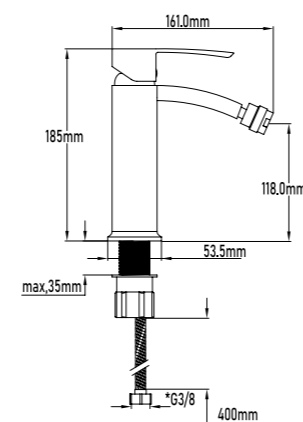

Grifo de bidé monomando

- Grifo de bidé monomando
- Cartucho de discos cerámicos 35mm S/F
- Latiguillos de 400mm con certificado CE
- Aireador M24

- Single-lever bidet mixer
- Ceramic-disc cartridge 35mm S/F
- Flexible-hose 400mm CE certificates
- Male aerator 24

10041

69,90€