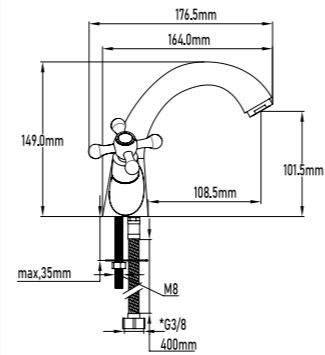

Grifo de lavabo monoblock

- Grifo de lavabo monoblock
- Recambio monturas cerámicas grandes
- Latiguillos de 400mm con certificado CE
- Aireador M24

- Single-lever basin mixer
- Replacement of large ceramic frames
- Flexible-hose 400mm CE certicates
- Male aerator 24

REF.

10055

PVP

60,00€

REF.

10059

PVP

75,00€

Grifo de ducha monoblock

- Grifo de ducha monoblock
- Recambio monturas cerámicas grandes
- Conexión para flexo 1/2"
- Con equipo de ducha

- Single-lever shower mixer
- Replacement of large ceramic frames
- Flexible-hose connector 1/2"
- With shower accessories