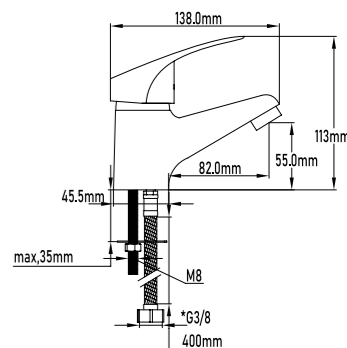

- ECO Single-lever basin mixer
- Ceramic-disc cartridge 40mm S/F
- Flexible-hose 400mm CE certicates
- Male aerator 24
- Zinc Material

REF.	PVP
10054Z	27,00€

10054Z

27,00€

LAVABOS VARIOS

Grifo lav. alto de 27cm