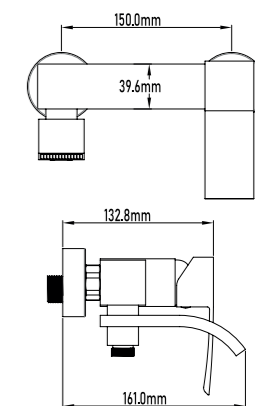

Grifo de baño monomando

- Grifo de baño monomando
- Cartucho de discos cerámicos 35mm S/F
- Conexión para flexo 1/2"
- Aireador rectangular de 3,6
- Con equipo de ducha

- Single-lever bath mixer
- Ceramic-disc cartridge 35mm S/F
- Flexible-hose connector 1/2"
- Rectangular aerator 3,6
- With shower accessories

10043

110,00€