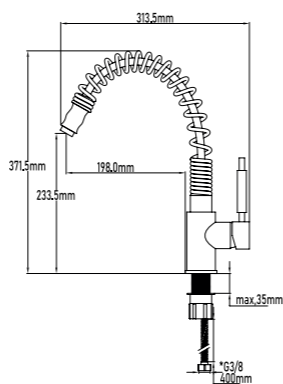

Grifo de cocina Ext.SEMIPROFESIONAL

- Grifo de cocina extraíble
- Latiguillos de 400mm con certificado CE
- Cartucho de discos cerámicos 35mm S/F
- Caño flexible
- Base metálica

- S.profesional basin mixer with brass base
- Pull out kitchen tap
- Flexible-hose 400mm CE certificates
- Ceramic-disc cartridge 35mm S/F
- Flexible spout
- Metallic base

REF. 11062 PVP 80,00€

Grifo de cocina Ext. CARRIÓN

- Grifo de cocina extraíble
- Latiguillos de 400mm con certificado CE
- Cartucho de discos cerámicos 35mm S/F
- Caño extraíble
- Base metálica

- Carrión basin mixer with brass base
- Pull out kitchen tap
- Flexible-hose 400mm CE certificates
- Ceramic-disc cartridge 35mm S/F
- Mobile spout
- Metallic base

REF. 11066 PVP 95,00€