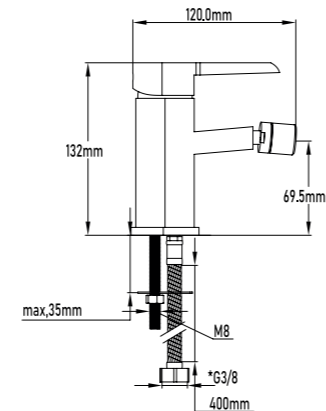

Grifo de bidé monomando

- Grifo de bidé monomando
- Cartucho de discos cerámicos 35mm S/F
- Latiguillos de 400mm con certificado CE
- Aireador M24
- Base metálica
- Single-lever bidet mixer
- Ceramic-disc cartridge 35mm S/F
- Flexible-hose 400mm CE certicates
- Male aerator 24
- Metallic base

REF.

10050

PVP

59,00€