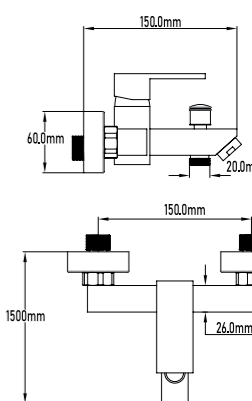

SERIE AMAZONAS

Grifo de lavabo monomando

- Grifo de lavabo monomando
- Cartucho de discos cerámicos 25mm S/F
- Latiguillos de 400mm con certificado CE
- Aireador M24
- Base metálica incorporada
- Single-lever basin mixer
- Ceramic-disc cartridge 25mm S/F
- Flexible-hose 400mm CE certicates
- Male aerator 24
- Metallic base attached to the tap

REF. 10021 PVP 53,50€

Grifo de bidé monomando

- Grifo de bidé monomando
- Cartucho de discos cerámicos 25mm S/F
- Latiguillos de 400mm con certificado CE
- Aireador M24
- Base metálica incorporada
- Single-lever bidet mixer
- Ceramic-disc cartridge 25mm S/F
- Flexible-hose 400mm CE certicates
- Male aerator 24
- Metallic base attached to the tap

REF. 10022 PVP 53,50€

Kit de ducha MAZA CROMO

REF. 31010 PVP 170,00€

- Set de ducha top senior cuadrado
- Grifo monomando
- Distancia pared - centro rociador: 37cm
- Diámetro rociador 25cm
- Rociador metálico extra-plano
- Mango de ducha extra-plano metálico
- Cartucho de 35mm
- Extensible de 75cm a 140cm
- Set de fijación metálico

- Square senior top shower set
- With single-lever tap
- Distance wall-centre sprayer: 37cm
- Sprayer diameter: 25cm
- Extra-flat metallic shower head
- Extra-flat metal shower handle
- 35mm cartridge
- Extensible; 75 cm to 140 cm
- Metal fixing set

Grifo de ducha monomando

REF. 10023 PVP 79,00€

- Grifo de ducha monomando
- Cartucho de discos cerámicos 25mm S/F
- Conexión para flexo 1/2"
- Con equipo de ducha

- Single-lever shower mixer
- Ceramic-disc cartridge 25mm S/F
- Flexible-hose connector 1/2"
- With shower accessories

Grifo de lavabo alto monomando