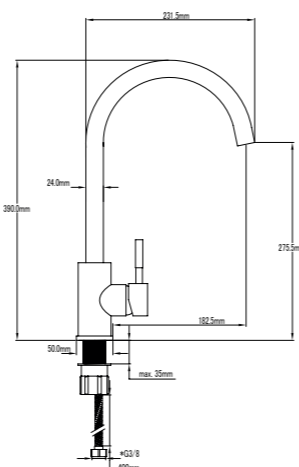

Grifo de cocina CATRIEL CROMO

- Latiguillos de 400mm con certificado CE
- Cartucho de discos cerámicos 35mm S/F
- Base metálica
- Color cromo

- Catriel basin mixer with brass base
- Flexible-hose 400mm CE certificates
- Ceramic-disc cartridge 35mm S/F
- Metallic base
- Chrome Colour

REF. 11094 PVP 67,00€