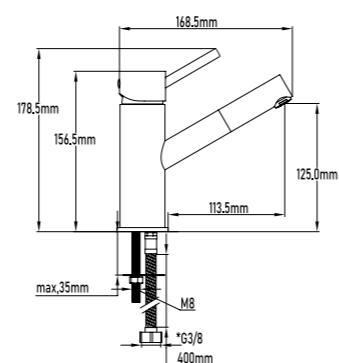

Grifo de lavabo monomando

- Grifo de lavabo monomando
- Cartucho de discos cerámicos 35mm S/F
- Latiguillos de 400mm con certificado CE
- Aireador M24
- Base metálica

- Single-lever basin mixer
- Ceramic-disc cartridge 35mm S/F
- Flexible-hose 400mm CE certicates
- Male aerator 24
- Metallic base

REF.

10030

PVP

60,00€