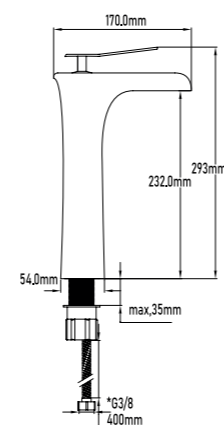

LAVABOS CASCADA

LAVABOS CASCADA

	REF.	PVP
· Grifo de cascada ARTAZUL BLACK · Monomando de lavabo efecto cascada · Latiguillos de 400mm con certificado CE · Cartucho de discos cerámicos 35mm S/F · Color Negro · Artazul waterfall mixer basin tap · Flexible-hose 400mm CE certificates · Ceramic-disc cartridge 35mm S/F · Black Colour	11095	95,00€