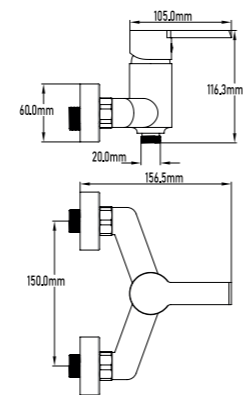

Grifo de ducha monomando

- Grifo de ducha monomando
- Cartucho de discos cerámicos 35mm S/F
- Conexión para flexo 1/2"
- Con equipo de ducha
- Single-lever shower mixer
- Ceramic-disc cartridge 35mm S/F
- Flexible-hose connector 1/2"
- With shower accesories

10006

50,00€