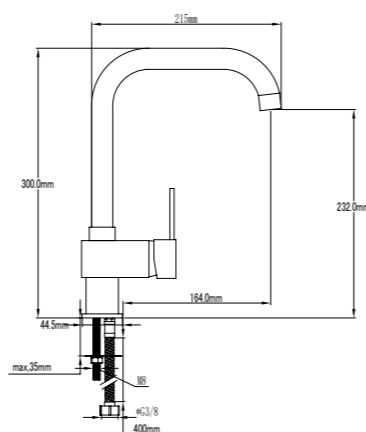

- Kasai kitchen basin mixer
- Ceramic-disc cartridge 35mm S/F
- Flexible-hose 400mm CE certificates
- Swivel spout
- Female areator 22
- Metallic base

11032

69,00€

Grifo de cocina
KASAI

Grifo de cocina Kasai