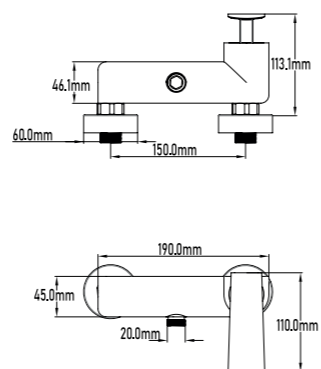

Grifo de ducha monomando

- Grifo de ducha monomando
- Cartucho de discos cerámicos 35mm S/F
- Conexión para flexo 1/2"

- Single-lever shower mixer
- Ceramic-disc cartridge 35mm S/F
- Flexible-hose connector 1/2"

10047

73,00€