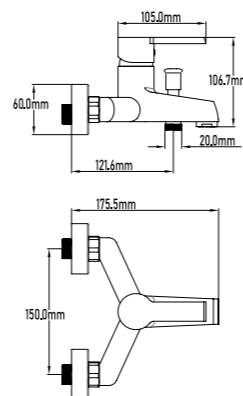

Grifo de baño monomando

- Grifo de baño monomando
- Cartucho de discos cerámicos 35mm S/F
- Conexión para flexo 1/2"
- Aireador M24
- Con equipo de ducha
- Single-lever bath mixer
- Ceramic-disc cartridge 35mm S/F
- Flexible-hose connector 1/2"
- Male aerator 24
- With shower accesories

10007

65,00€