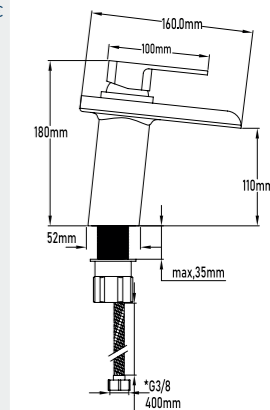

- Victoria waterfall mixer basin tap
- Ceramic-disc cartridge 40mm S/F
- Flexible-hose 400mm CE certificates
- Change colors due to a change in temperature
- Three colors by leds

11069

81,00€

LAVABOS CASCADA