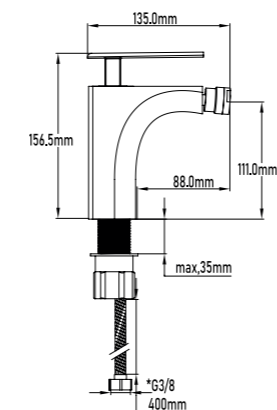

Grifo de bidé monomando

- Grifo de bidé monomando
- Cartucho de discos cerámicos 35mm S/F
- Latiguillos de 400mm con certificado CE
- Aireador M24

- Basin mixer with brass base
- Ceramic-disc cartridge 35mm S/F
- Flexible-hose 400mm CE certicates
- Male aerator 24

10046

84,00€