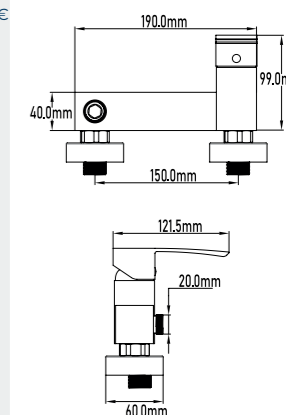

Grifo de ducha monomando

- Grifo de ducha monomando
- Cartucho de discos cerámicos 35mm S/F
- Conexión para flexo 1/2"
- Con equipo de ducha

- Single-lever shower mixer
- Ceramic-disc cartridge 35mm S/F
- Flexible-hose connector 1/2"
- With shower accessories

REF.

10042

PVP

105,00€