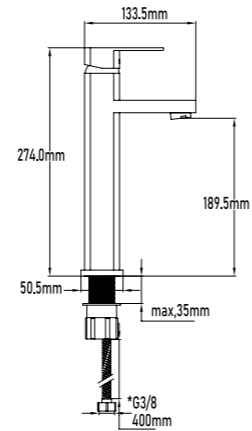

LAVABOS VARIOS

Grifo lav. alto de 27cm

- Grifo lavabo alto
- Cartucho de discos cerámicos 35mm S/F
- Latiguillos de 400mm con certificado CE
- Aireador M24
- Base metálica

- Single-lever high basin
- Ceramic-disc cartridge 35mm S/F
- Flexible-hose 400mm CE certificates
- Male aerator 24
- Metallic base

new

REF.	PVP
11009	65,00€