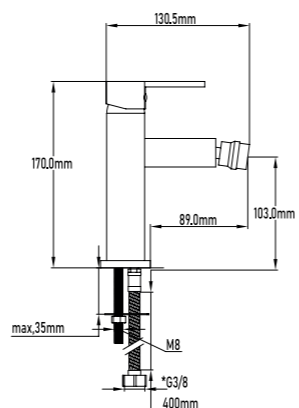

Grifo de bidé monomando

- Grifo de bidé monomando
- Cartucho de discos cerámicos 25mm S/F
- Latiguillos de 400mm con certificado CE
- Aireador M24
- Base metálica incorporada
- Single-lever bidet mixer
- Ceramic-disc cartridge 25mm S/F
- Flexible-hose 400mm CE certicates
- Male aerator 24
- Metallic base attached to the tap

REF. 10022 PVP 53,50€

Kit de ducha MAZA CROMO

REF. 31010 PVP 170,00€

- Set de ducha top senior cuadrado
- Grifo monomando
- Distancia pared - centro rociador: 37cm
- Diámetro rociador 25cm
- Rociador metálico extra-plano
- Mango de ducha extra-plano metálico
- Cartucho de 35mm
- Extensible de 75cm a 140cm
- Set de fijación metálico

- Square senior top shower set
- With single-lever tap
- Distance wall-centre sprayer: 37cm
- Sprayer diameter: 25cm
- Extra-flat metallic shower head
- Extra-flat metal shower handle
- 35mm cartridge
- Extensible; 75 cm to 140 cm
- Metal fixing set