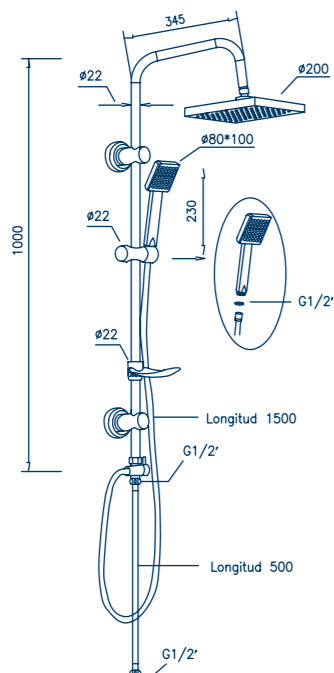

Fonfría Cromo