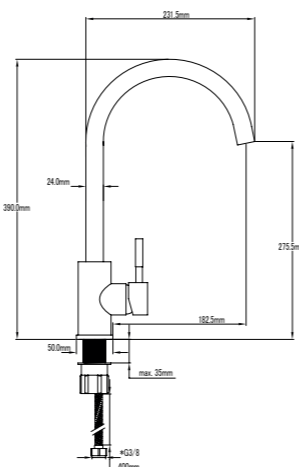

Grifo de cocina CATRIEL BLACK

- Latiguillos de 400mm con certificado CE
- Cartucho de discos cerámicos 35mm S/F
- Base metálica
- Color Negro

- Catriel basin mixer with brass base
- Flexible-hose 400mm CE certificates
- Ceramic-disc cartridge 35mm S/F
- Metallic base
- Black Colour

REF. 11097 PVP 69,00€